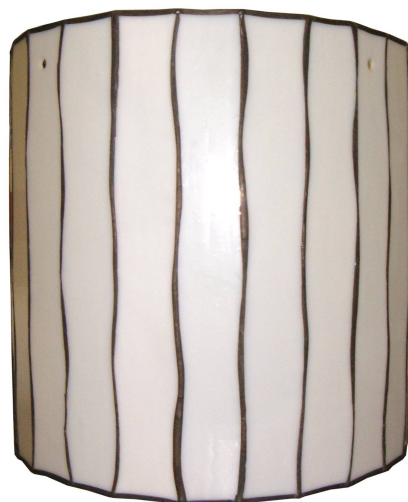

MOSAIC

Hand made mosaics in either iridised orange or white.

Tunnel Bend

90° Projection, with 2 drilled holes.

*300H
180W*

GXM04

GXM08

Small Cylinder

GXM07

GXM03

Dish

With 3 drilled holes.

*140H
392Dia*

GXM09

TIFFANY SHADES

TF1

*160H
160Dia*

*with 4 holes
for spider.*

TF2

*300H
300Dia*

*with 4 holes
for spider.*

TF3

5½" Spherical Petal

145Dia