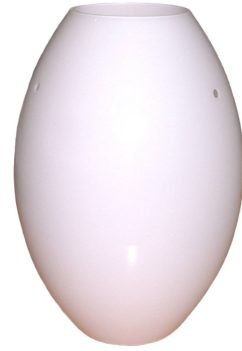

FLASHED OPAL

Clear on white flashed opal shades.

GLOBE205

*205Max Dia
111Gallery (4¼")
Ceiling & regular
galleries available.*

GLOBE250

*250Max Dia
111Gallery (4¼")
Ceiling & regular
galleries available.*

GLOBE305

*305Max Dia
111Gallery (4¼")
Ceiling & regular
galleries available.*

GLOBE350

*350Max Dia
111Gallery (4¼")
Ceiling & regular
galleries available.*

GTOR1

*Torpedo
with 3 armed
spider.
335H
100Max Dia
75Neck Dia*

GCYL2

*Large cylinder
with 3 armed
spider.
280H
138Dia*

GCYL1

*Small cylinder
with 3 armed
spider.
200H
75Dia*

GOVI

*Ovoid
with 3 armed
spider.
245H
170Max Dia
82Neck Dia*

GSN2

*Nero shade
185H
120Dia
30Hole*

FLASHED OPAL

Clear on white, and dark green on white flashed opal shades.

GBK1

Green bankers lamp

75H

224W