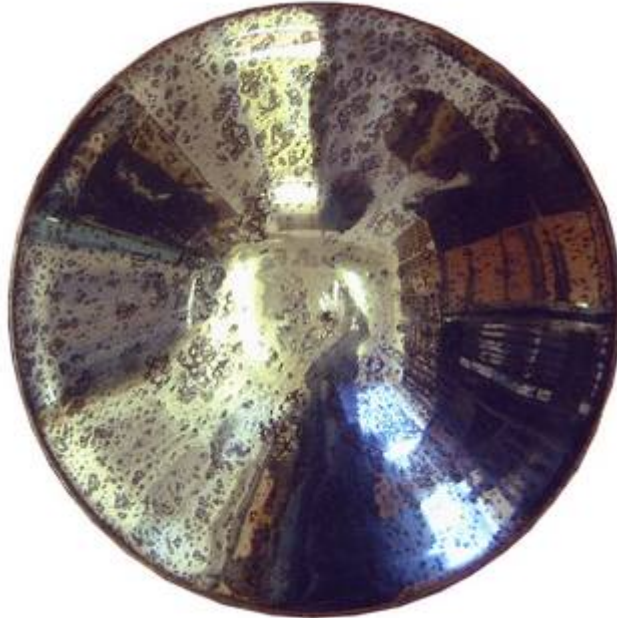

# DISTRESSED MIRROR

GXD2  
Small Cylinder  
*With 3 holes for spider.*  
70Dia  
200H

GXD3  
Large Cylinder  
*With 3 holes for spider.*  
130Dia  
280H

GXD7  
*Distressed Mirror dish*  
140H  
392Dia